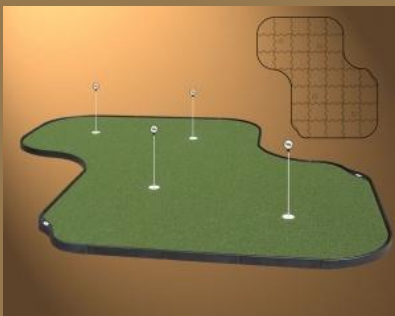

News

Featured Green

14' x 14' Professional Series Green

Outfitted with our new Ultraturf nylon turf, this series elevates home putting greens to a new level. Great styling with plenty of room for several players, this Tour Links green will improve any golfer's game, as well as the look of any place it is installed.

[Shop or](#)

[Buy Now](#)

WE ARE GOLF - WASHINGTON, DC

Tour Links a hit in DC once again

Tour Links was front and center as the WE ARE GOLF organization, in celebration of the 4th annual National Golf Day, visited the Capitol to showcase the benefits of the golf industry on our nation.