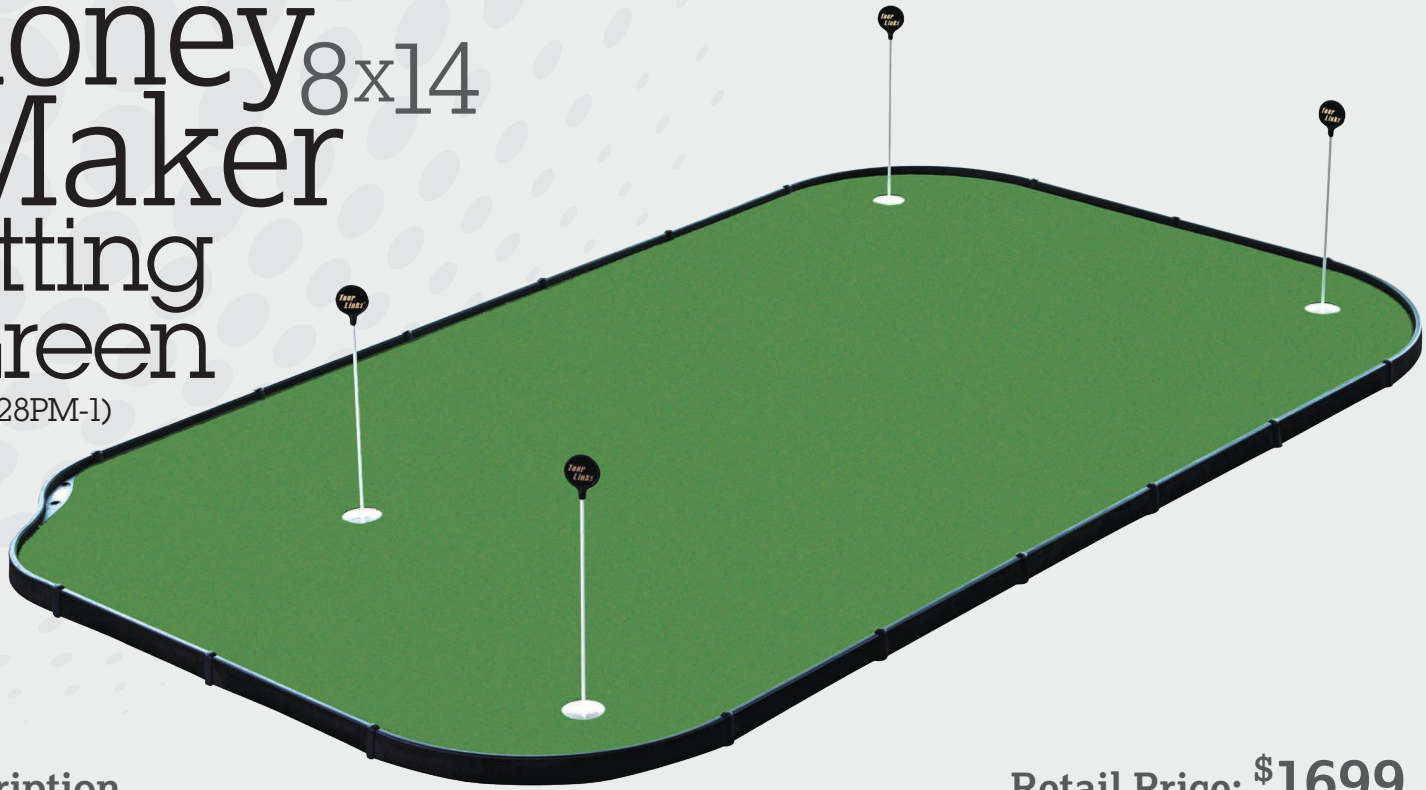

Money Maker^{8x14} Putting Green

(PG-28PM-1)

Description

Retail Price: \$1699

14-foot putts on tournament speed turf make this green a must for any serious golfer looking to take his or her game to the next level. This putting green is as close to the real thing as you can get without being on the course. The Money Maker delivers all of the benefits, looks and class of a permanently installed green with the added-value of being able to expand it in the future or move it easily to another location. This professional quality green with adjustable breaks incorporates four regulation cups and pins. Solid feel, easy installation, common sense engineering. Practice made perfect!

Specifications

Item Description: 8' x 14' Putting Green
Part Number: PG-28PM-1
Turf Speed: Down-grain Stimps at 12' plus
Turf Length: 160", 13' 8", 4.065778 meters
Turf Width: 91.34", 7' 7.34", 2.320036 meters
Assembled Height: 3.25", .08255 meters

Assembly Time: 45 Minutes To Assemble;
 2 People Recommended

Number of Packages:
 Arrives in (5) boxes plus (1) tube of turf.

Shipping Method: UPS

Parts Included: Panels - (14) Straight Edge Panels; (3) Outside Radius Single Curve Edge Panels; (1) Outside Radius Double Curve Edge Panels; (9) Interior Center Panels; (1) Interior Center Panels With Cup Hole; Turf - (1) Putting Turf; Accessories: (1) Cup Filler Plates; (4) Cups; (4) Pins; (2) Packs of Contours; (2) Packs of Hardware; (9) Packs of Bump Rail Clips; (1) Instruction Manual Pack with Decals.